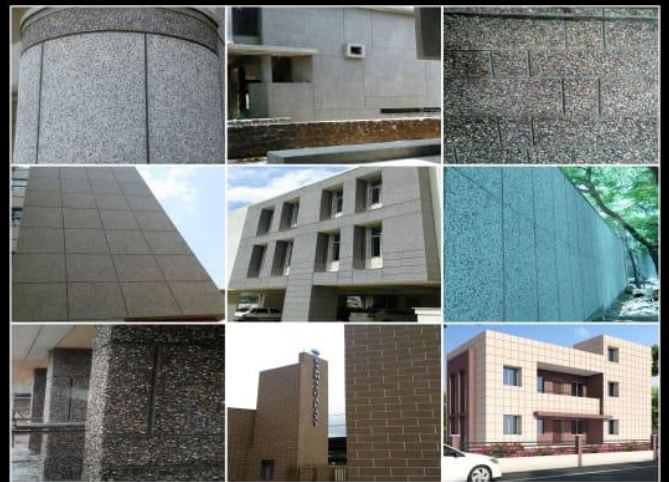

STONE FINISH

Arct.Supriya Nathe

Arct.Jigna Patel

Arct.Jitu Patel

Haji Mithai

Spray Finish

GRID PLASTER