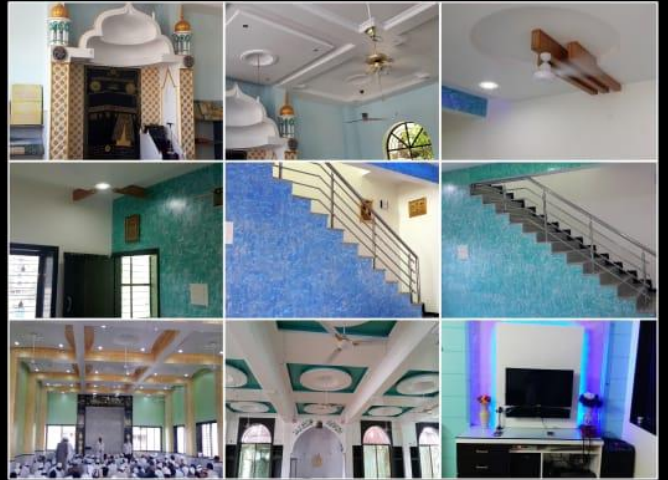

Design Roller

Design Roller

Arct.Neha Arora

Arct.Supriya Nathe

Arct.Supriya Nathe

Mr.Hussain Shaikh

Glitter Finish

DESIGN ROLLER