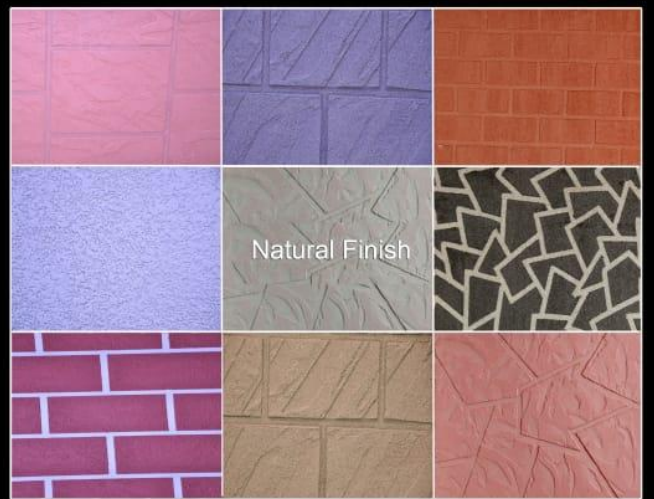

Natural Finish