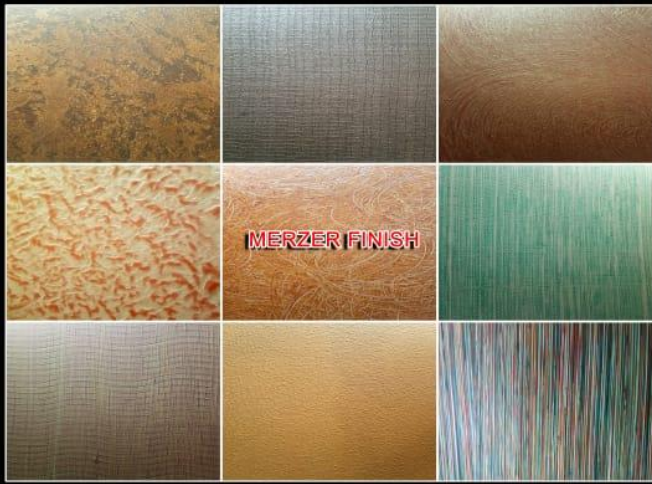

Spatula Finish

WALLTEX TEXTURE COATING PVT.LTD MO.9890030125

Colour Wash

WALLTEX TEXTURE COATING PVT.LTD MO.9890030125

Colour Wash

WALLTEX TEXTURE COATING PVT.LTD MO.9890030125

Wrinkle Finish

WALLTEX TEXTURE COATING PVT.LTD MO.9890030125

Lather Finish

WALLTEX TEXTURE COATING PVT.LTD MO.9890030125

**WALLEX TEXTURE COATING PVT.LTD MO.9890030125**

**WALLEX TEXTURE COATING PVT.LTD MO.9890030125**

**WALLEX TEXTURE COATING PVT.LTD MO.9890030125**