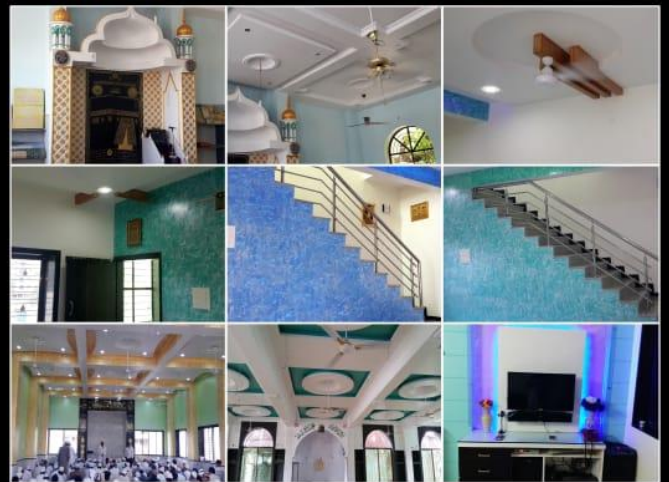

WALLTEX TEXTURE COATING PVT.LTD MO.9890030125