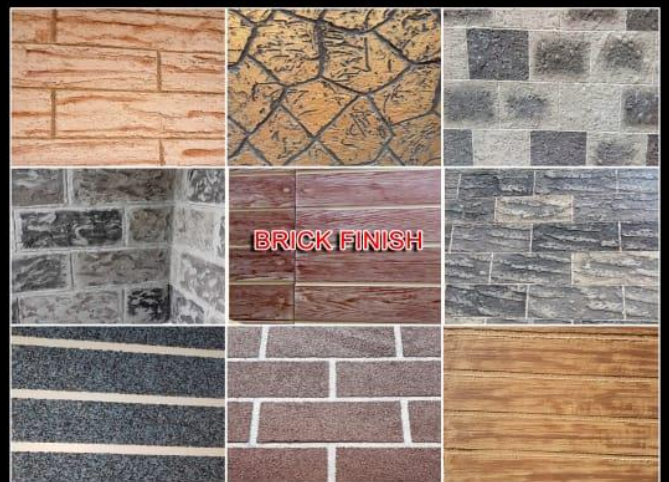

BRICK FINISH